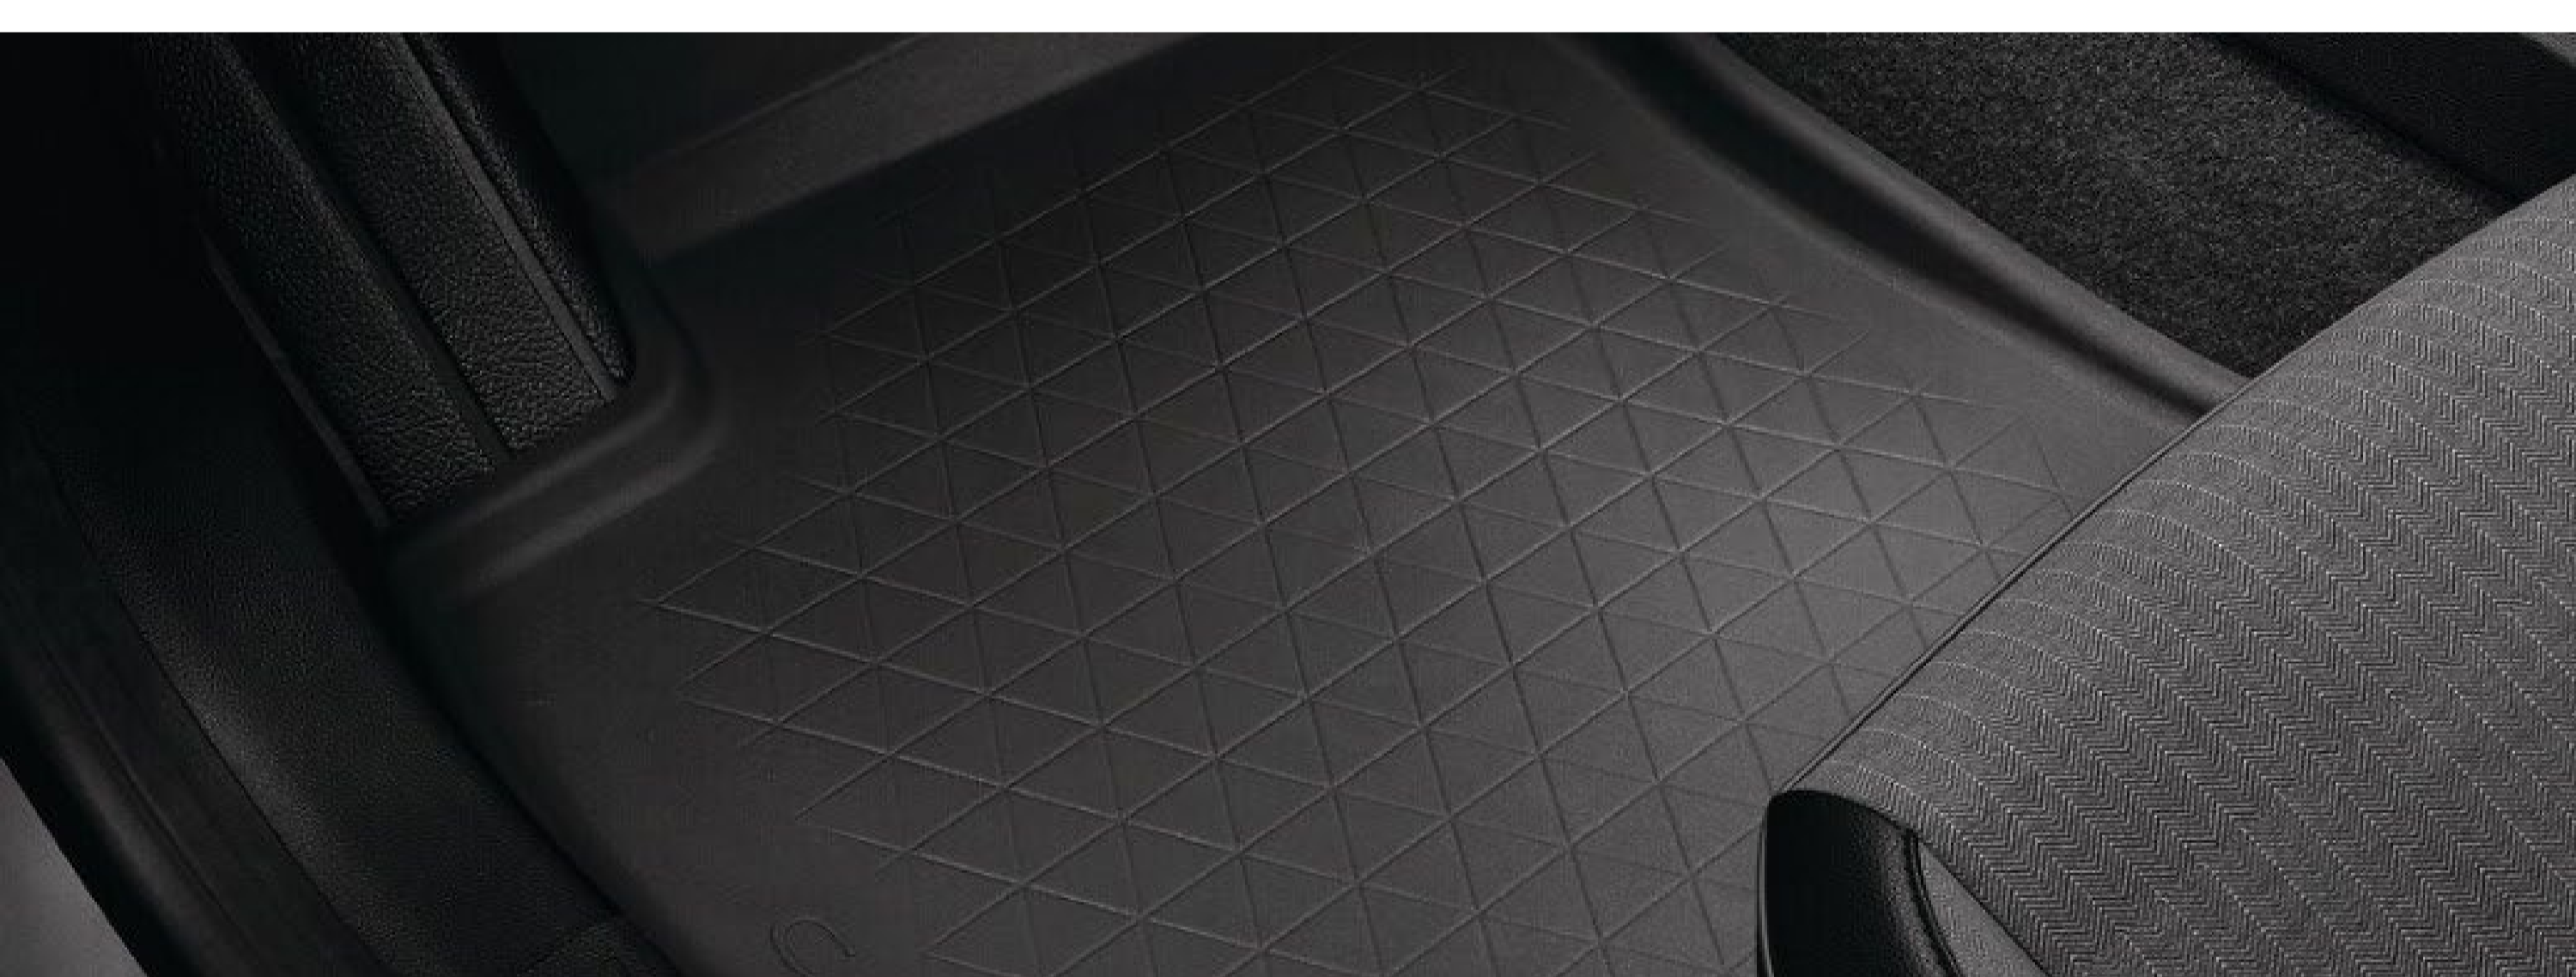

rubber floor mats
7717081253

£68