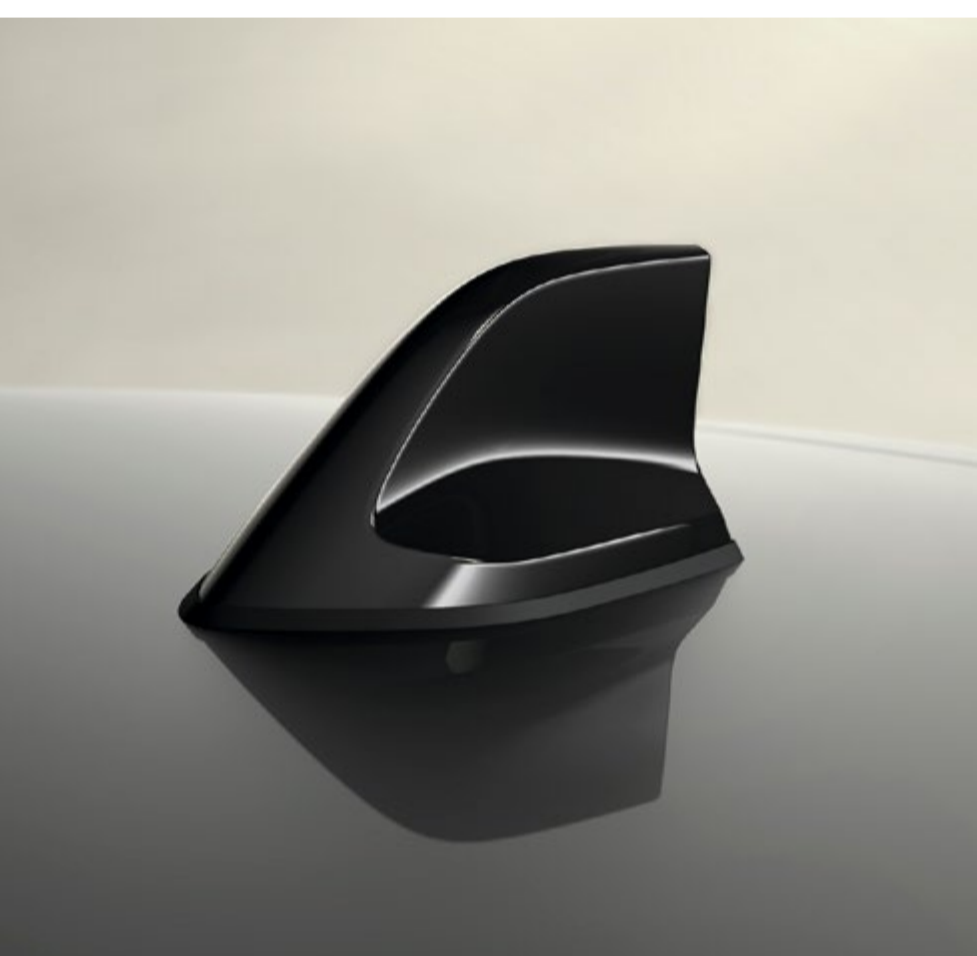

shark antenna
8201721305